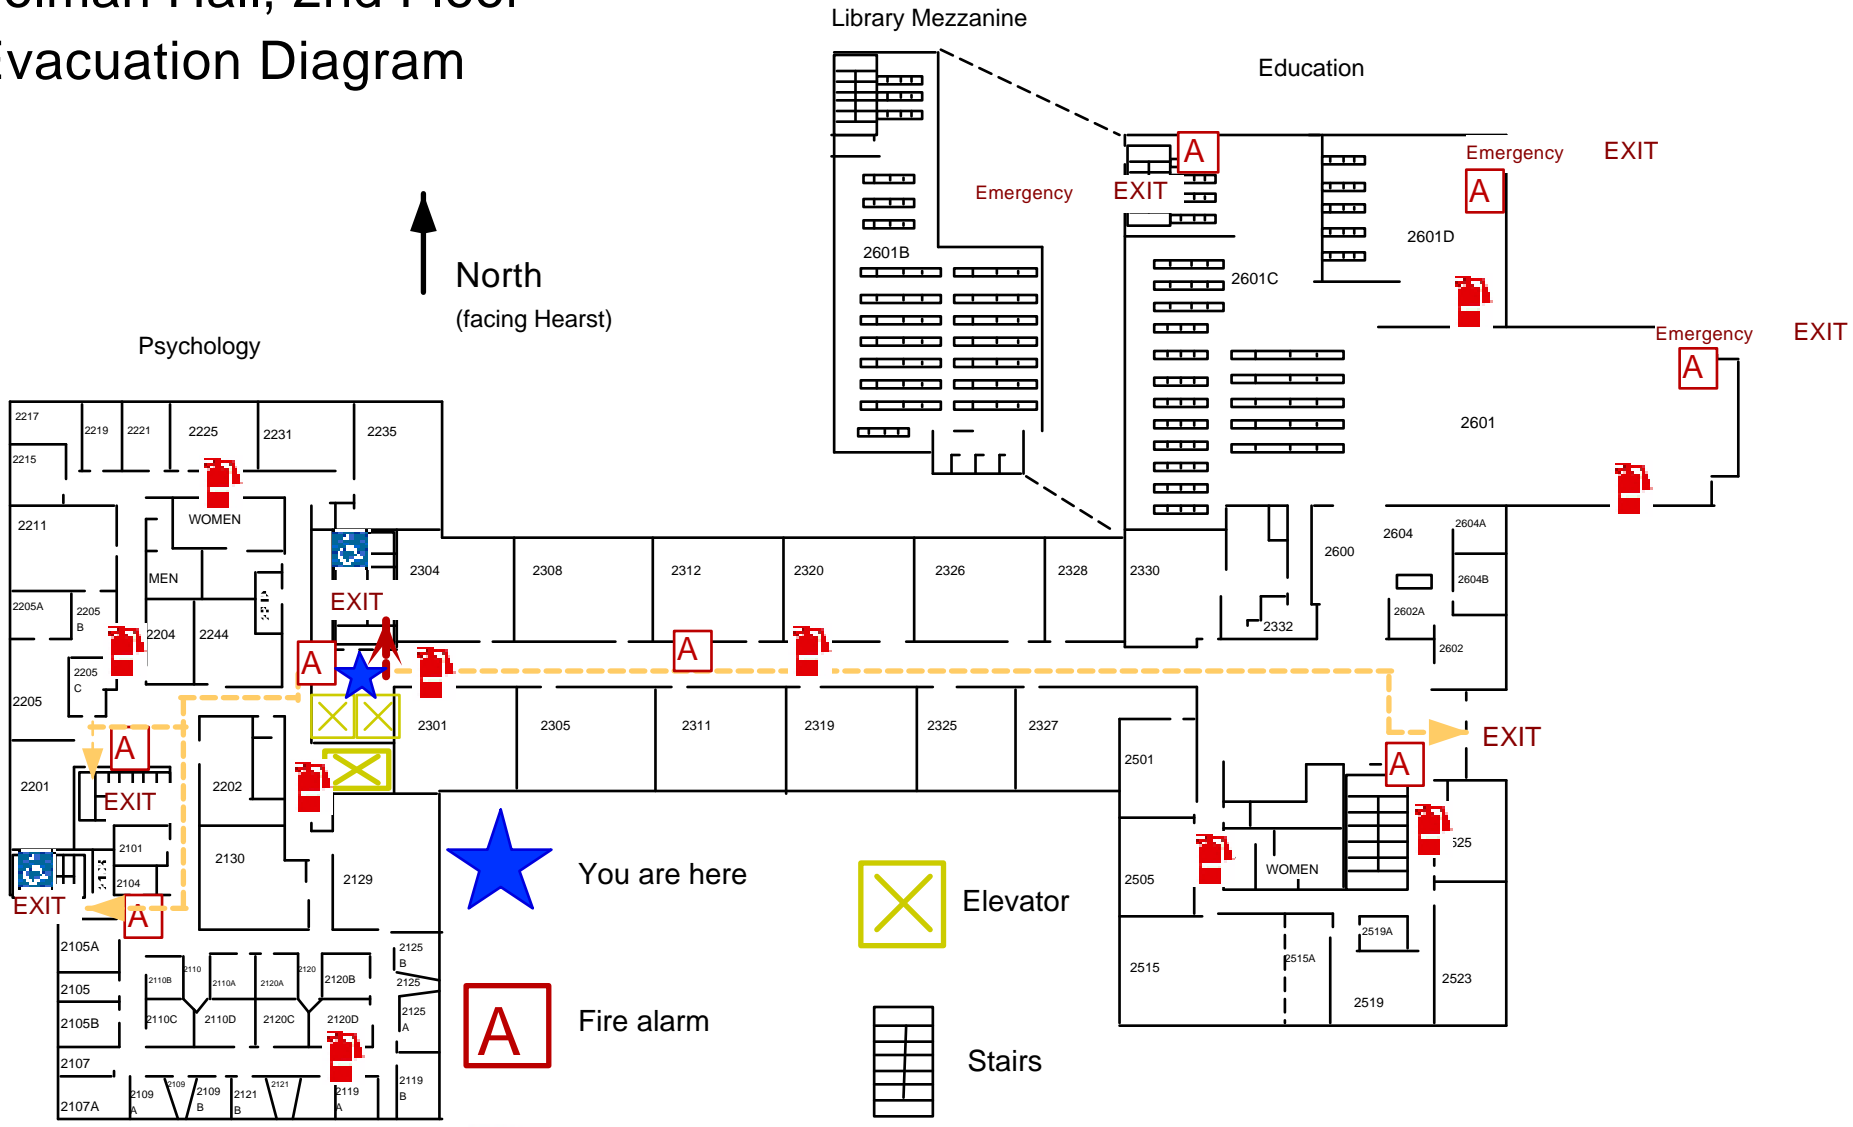

-  You are here
-  Primary exit route
-  Secondary exit route
-  Fire alarm
-  Fire extinguisher/hose
-  Elevator
-  Stairs
-  Persons needing assistance shall go to the stairs enclosure as indicated

Tolman Hall, 1st Floor Evacuation Diagram

Fire extinguisher
or hose

Fire alarm

Stairs

In case of Emergency
do not use Elevator

Persons needing
assistance shall go
to the stairs enclosure
as indicated

South

Tolman Hall, 2nd Floor Evacuation Diagram

You are here

Fire alarm

Fire extinguisher/hose

Persons needing assistance shall go to the stairs enclosure as indicated

Elevator

Stairs

Primary exit route

Secondary exit route

Emergency Telephone
Numbers:
9-911 from campus phones
911 from off-campus or
pay phones