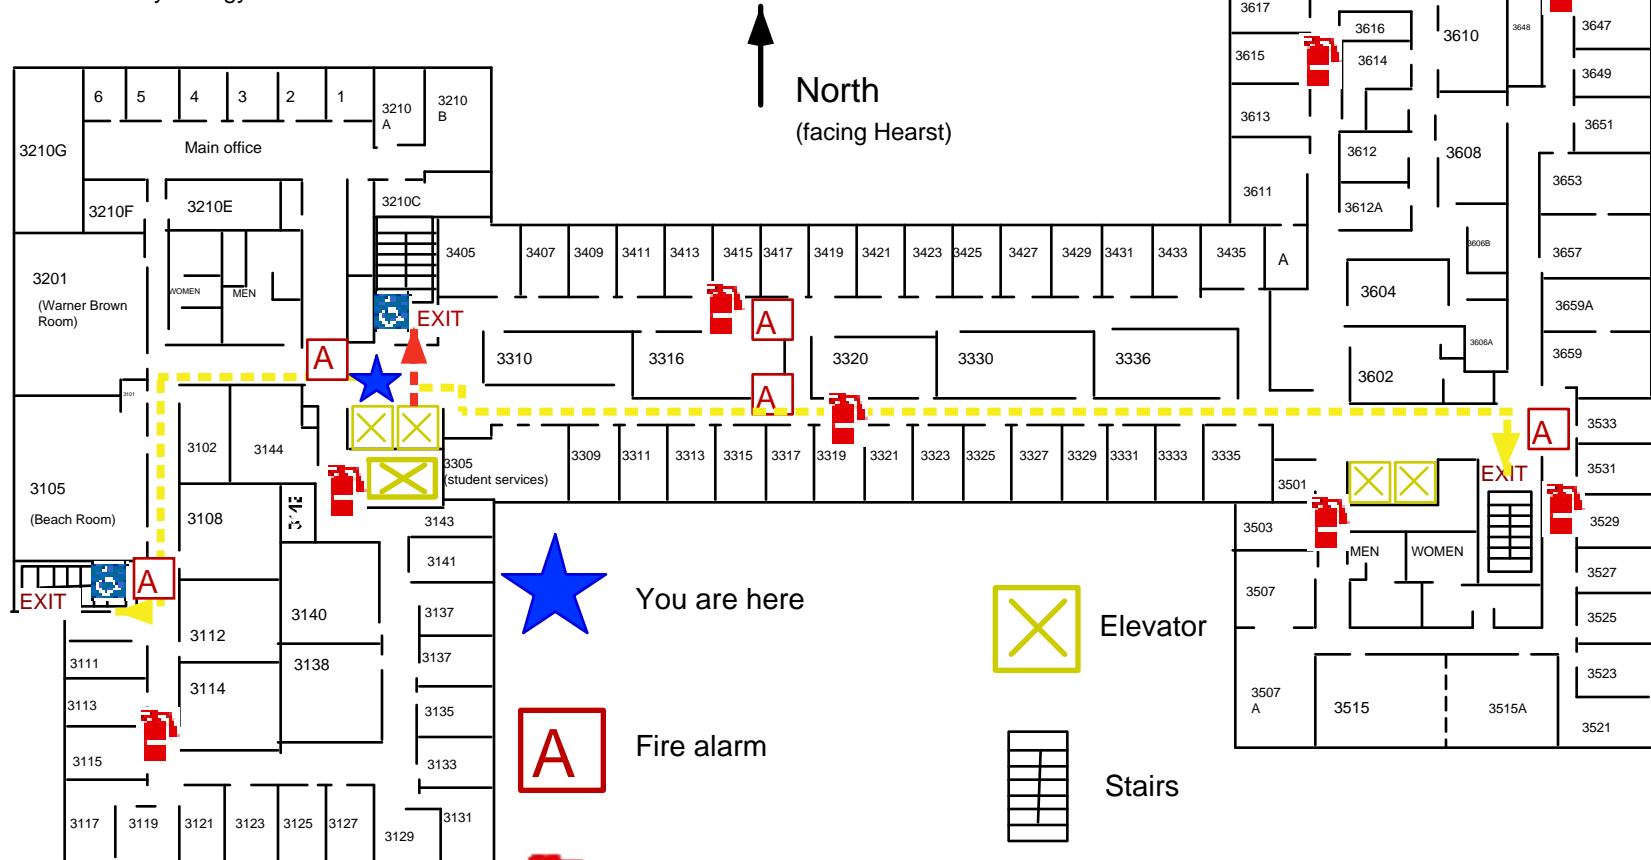

-  You are here
-  Primary exit route
-  Secondary exit route
-  Fire alarm
-  Fire extinguisher/hose
-  Elevator
-  Stairs
-  Persons needing assistance shall go to the stairs enclosure as indicated

Tolman Hall, 1st Floor Evacuation Diagram

Fire extinguisher
or hose

Fire alarm

Stairs

In case of Emergency
do not use Elevator

Persons needing
assistance shall go
to the stairs enclosure
as indicated

South

Tolman Hall, 2nd Floor Evacuation Diagram

You are here

Fire alarm

Fire extinguisher/hose

Persons needing assistance shall go to the stairs enclosure as indicated

Elevator

Stairs

Primary exit route

Secondary exit route

Emergency Telephone
Numbers:
9-911 from campus phones
911 from off-campus or
pay phones

Tolman Hall, 3rd Floor Evacuation Diagram

Education

Psychology

North
(facing Hearst)

You are here

Fire alarm

Fire extinguisher/hose

Persons needing assistance shall go to the stairs enclosure as indicated